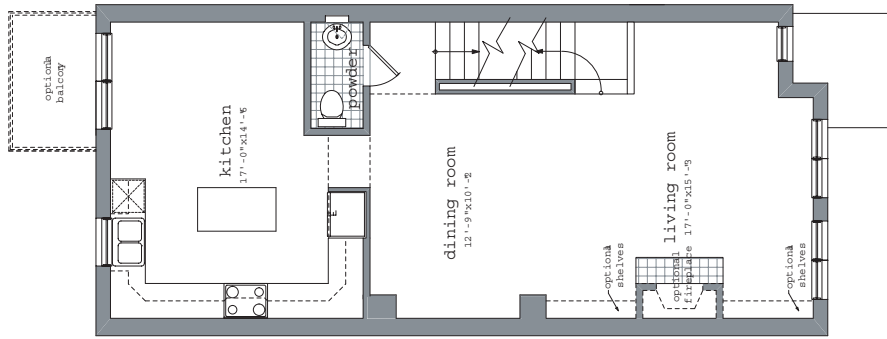

## *The Augusta*

Total Area: 1,875 square feet  
 2 Bedrooms  
 2 1/2 Baths  
 2 Car Garage

FIRST FLOOR  
 375 square feet

SECOND FLOOR  
 750 square feet

THIRD FLOOR  
 750 square feet

ROOF PLAN

River Park Place  
 155 South Grove Avenue  
 Elgin, Illinois 60120  
 (847) 608-8600 ~ Fax: (847) 608-8610  
[www.riverparkplacelhomes.com](http://www.riverparkplacelhomes.com)