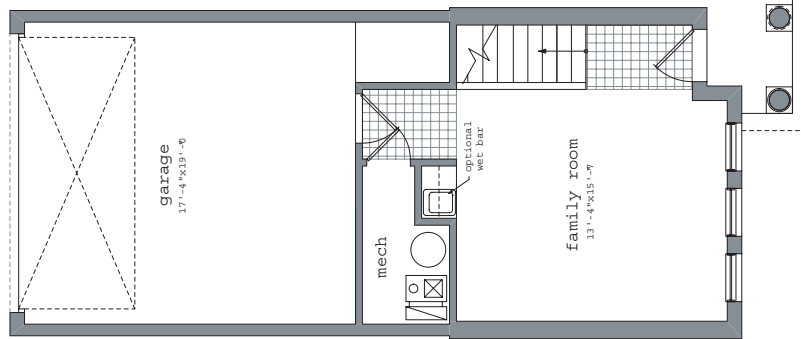

## *The Augusta*

Total Area: 1,875 square feet  
 2 Bedrooms  
 2 1/2 Baths  
 2 Car Garage

FIRST FLOOR  
 375 square feet

SECOND FLOOR  
 750 square feet

THIRD FLOOR  
 750 square feet

ROOF PLAN

River Park Place  
 155 South Grove Avenue  
 Elgin, Illinois 60120  
 (847) 608-8600 ~ Fax: (847) 608-8610  
[www.riverparkplacelhomes.com](http://www.riverparkplacelhomes.com)