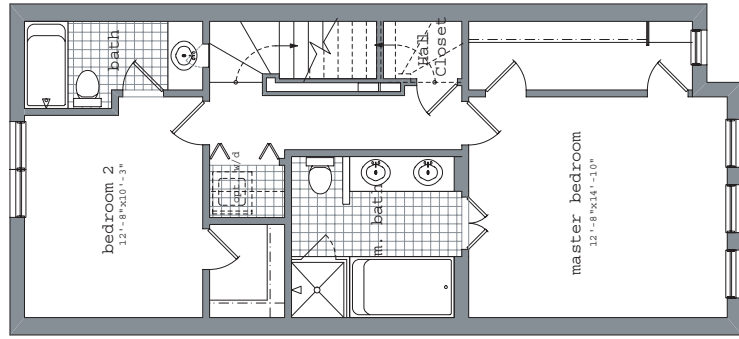

## *The Augusta*

Total Area: 1,875 square feet  
 2 Bedrooms  
 2 1/2 Baths  
 2 Car Garage

FIRST FLOOR  
 375 square feet

SECOND FLOOR  
 750 square feet

THIRD FLOOR  
 750 square feet

ROOF PLAN

River Park Place  
 155 South Grove Avenue  
 Elgin, Illinois 60120  
 (847) 608-8600 ~ Fax: (847) 608-8610  
[www.riverparkplacelhomes.com](http://www.riverparkplacelhomes.com)

River Park Place L.L.C.'s policy of continual attention to design and construction requires that all specific designs, specifications, features, materials and prices are subject to change without notice. Room dimensions are approximated and may vary depending on residences selected. Depicted floorplans, landscaping and exterior styling are only an artists interpretation.