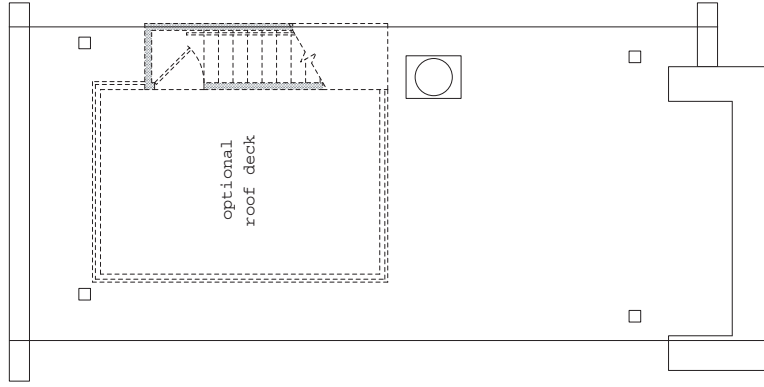

## *The Augusta*

Total Area: 1,875 square feet  
 2 Bedrooms  
 2 1/2 Baths  
 2 Car Garage

FIRST FLOOR  
 375 square feet

SECOND FLOOR  
 750 square feet

THIRD FLOOR  
 750 square feet

ROOF PLAN

River Park Place  
 155 South Grove Avenue  
 Elgin, Illinois 60120  
 (847) 608-8600 ~ Fax: (847) 608-8610  
[www.riverparkplacelhomes.com](http://www.riverparkplacelhomes.com)

River Park Place L.L.C.'s policy of continual attention to design and construction requires that all specific designs, specifications, features, materials and prices are subject to change without notice. Room dimensions are approximated and may vary depending on residences selected. Depicted floorplans, landscaping and exterior styling are only an artists interpretation.