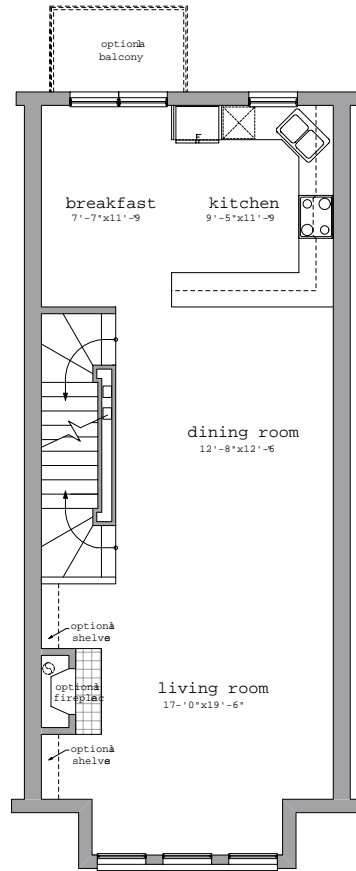

RIVER PARK PLACE

The Brookstone

RIVER PARK PLACE

The Brookstone

Total Area: 1,970 square feet
 2 Bedrooms
 1 1/2 Baths
 2 Car Garage

FIRST FLOOR
 380 square feet

SECOND FLOOR
 795 square feet

THIRD FLOOR
 795 square feet

ROOF PLAN

River Park Place
 155 South Grove Avenue
 Elgin, Illinois 60120
 (847) 608-8600 ~ Fax: (847) 608-8610
www.riverparkplacehomes.com

River Park Place L.L.C.'s policy of continual attention to design and construction requires that all specific designs, specifications, features, materials and prices are subject to change without notice. Room dimensions are approximated and may vary depending on residences selected. Depicted floorplans, landscaping and exterior styling are only an artists interpretation.