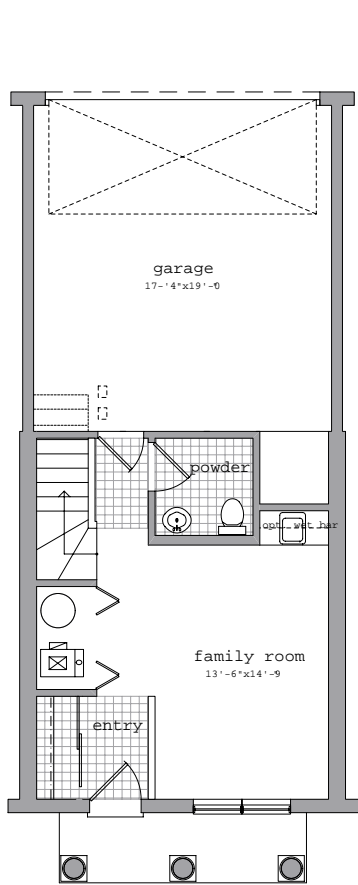

RIVER PARK PLACE

The Brookstone

RIVER PARK PLACE

The Brookstone

Total Area: 1,970 square feet
 2 Bedrooms
 1 1/2 Baths
 2 Car Garage

FIRST FLOOR
 380 square feet

SECOND FLOOR
 795 square feet

THIRD FLOOR
 795 square feet

ROOF PLAN

River Park Place
 155 South Grove Avenue
 Elgin, Illinois 60120
 (847) 608-8600 ~ Fax: (847) 608-8610
www.riverparkplacehomes.com

River Park Place L.L.C.'s policy of continual attention to design and construction requires that all specific designs, specifications, features, materials and prices are subject to change without notice. Room dimensions are approximated and may vary depending on residences selected. Depicted floorplans, landscaping and exterior styling are only an artists interpretation.