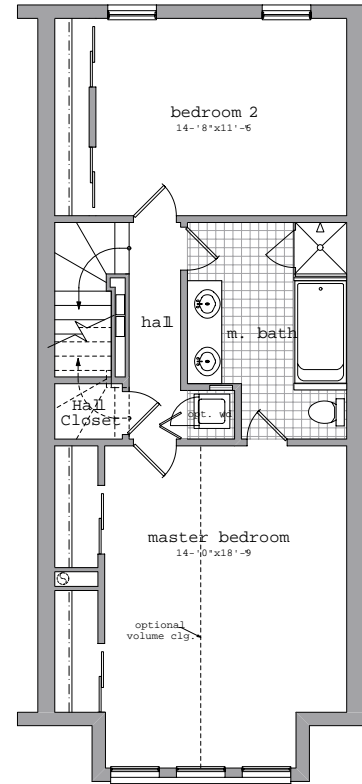

RIVER PARK PLACE

The Brookstone

RIVER PARK PLACE

The Brookstone

Total Area: 1,970 square feet
 2 Bedrooms
 1 1/2 Baths
 2 Car Garage

FIRST FLOOR
 380 square feet

SECOND FLOOR
 795 square feet

THIRD FLOOR
 795 square feet

ROOF PLAN

River Park Place
 155 South Grove Avenue
 Elgin, Illinois 60120
 (847) 608-8600 ~ Fax: (847) 608-8610
www.riverparkplacehomes.com

River Park Place L.L.C.'s policy of continual attention to design and construction requires that all specific designs, specifications, features, materials and prices are subject to change without notice. Room dimensions are approximated and may vary depending on residences selected. Depicted floorplans, landscaping and exterior styling are only an artists interpretation.