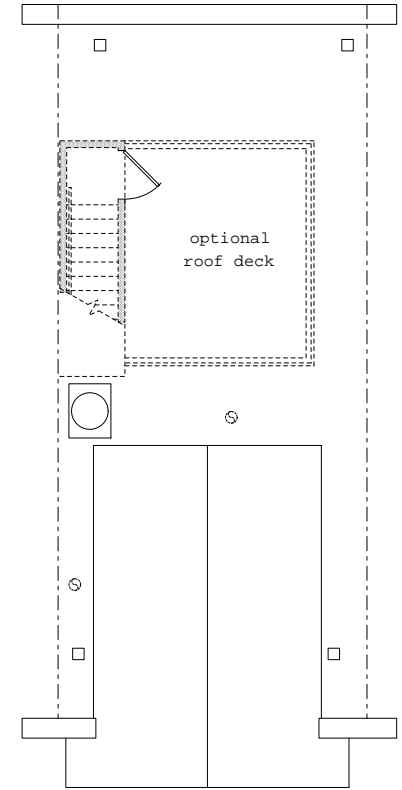

RIVER PARK PLACE

The Brookstone

RIVER PARK PLACE

The Brookstone

Total Area: 1,970 square feet
 2 Bedrooms
 1 1/2 Baths
 2 Car Garage

FIRST FLOOR
 380 square feet

SECOND FLOOR
 795 square feet

THIRD FLOOR
 795 square feet

ROOF PLAN

River Park Place
 155 South Grove Avenue
 Elgin, Illinois 60120
 (847) 608-8600 ~ Fax: (847) 608-8610
www.riverparkplacehomes.com

River Park Place L.L.C.'s policy of continual attention to design and construction requires that all specific designs, specifications, features, materials and prices are subject to change without notice. Room dimensions are approximated and may vary depending on residences selected. Depicted floorplans, landscaping and exterior styling are only an artists interpretation.